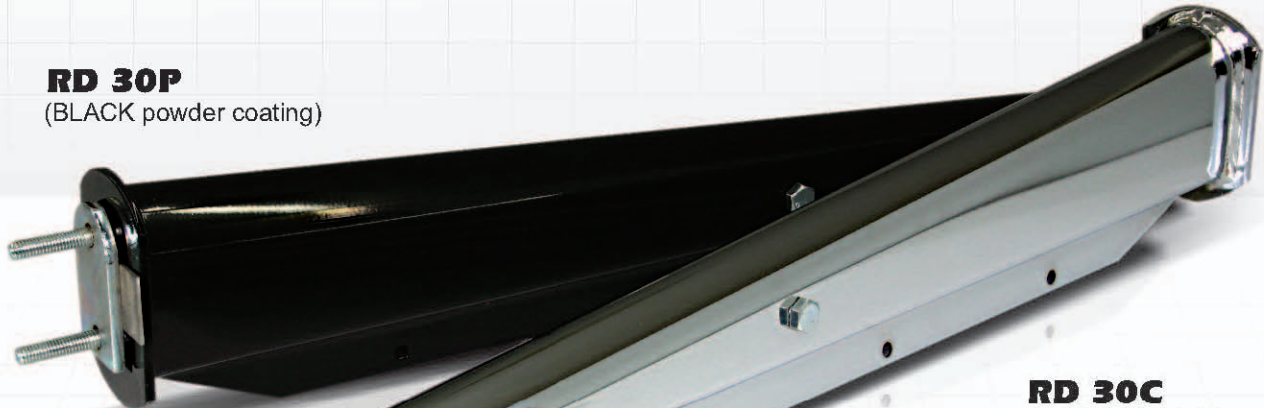

TAPERED ARM SPRING LOADED MUD FLAP HANGERS

RD 30P

(BLACK powder coating)

RD 30C

(CHROME finish)

Spring loaded heavy duty attachment plate
Allows mud flap hanger flexibility in all directions

Length : 30.5"

Tel.: 819.847.3133 | fax: 819.847.3469 | www.robond.com